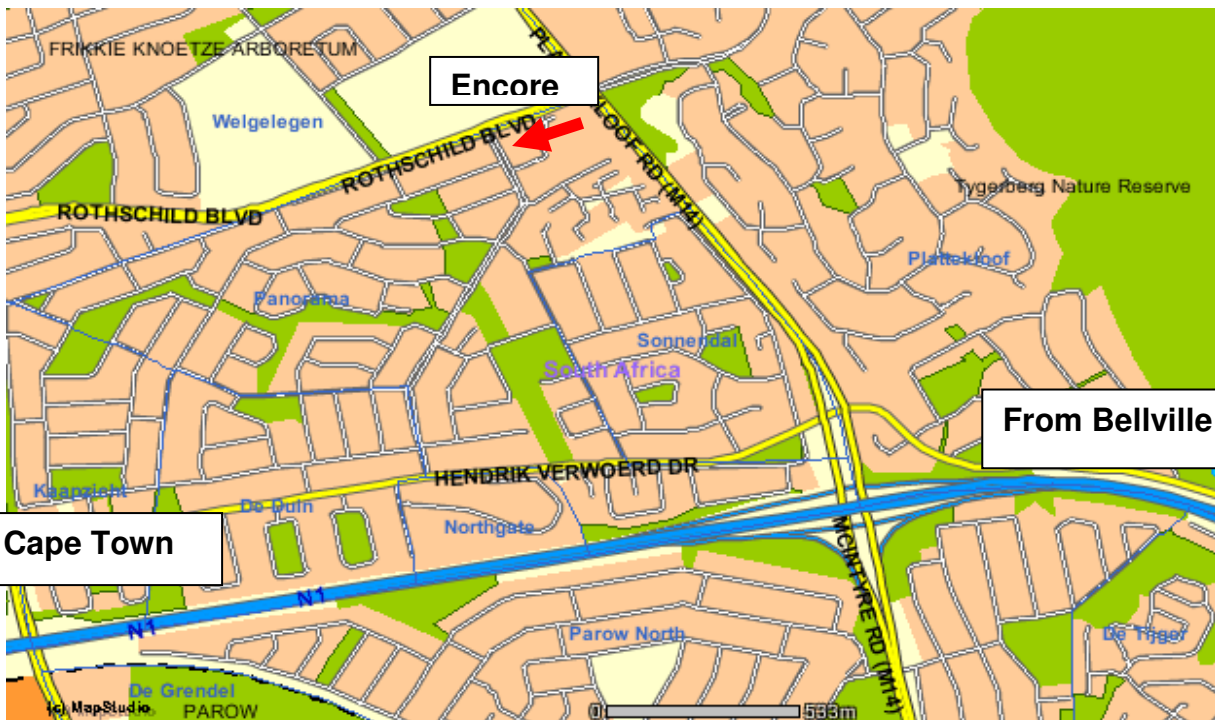

Directions to Encore Restaurant & Conference Facility

Directions from Cape Town City centre

- On the N1 from Cape Town take the Platteklouf Road / McIntyre Road turn-off (M14). This is Exit 18
- On the off-ramp, turn left into Platteklouf Road
- Cross over 1st set of traffic lights at Hendrik Verwoerd Drive
- At 2nd set of traffic lights turn left into Rothschild Boulevard (Panorama Medi-Clinic on corner as landmark)
- About 50m into Rothschild Boulevard turn right into the Northlink College grounds
- Encore Restaurant & Conference Facility will be clearly visible on your right

Directions from Parc du Cap

- On the N1 from Bellville take the Platteklouf Road/McIntyre Road turn-off (M14). This is Exit 18
- On the off-ramp, turn right into Platteklouf Road
- Cross over 1st set of traffic lights at Hendrik Verwoerd Drive
- At 2nd set of traffic lights turn left into Rothschild Boulevard (Panorama Medi Clinic on corner as landmark)
- About 50m into Rothschild Boulevard turn right into the Northlink College grounds
- Encore Restaurant & Conference Facility will be clearly visible on your right